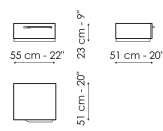

# Data sheet

Bedside table  
 Width: 55cm  
 Depth: 51cm  
 Height: 37cm

Bedside table  
 Width: 55cm  
 Depth: 51cm  
 Height: 23cm

Drawer chest  
 Width: 130cm  
 Depth: 58cm  
 Height: 83cm

Drawer chest  
 Width: 130cm  
 Depth: 58cm  
 Height: 69cm

Highboy  
 Width: 55cm  
 Depth: 51cm  
 Height: 130cm

Highboy  
 Width: 55cm  
 Depth: 51cm  
 Height: 115cm