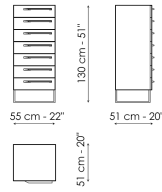

# Data sheet

Bedside table  
 Width: 55cm  
 Depth: 51cm  
 Height: 37cm

Bedside table  
 Width: 55cm  
 Depth: 51cm  
 Height: 23cm

Drawer chest  
 Width: 130cm  
 Depth: 58cm  
 Height: 83cm

Drawer chest  
 Width: 130cm  
 Depth: 58cm  
 Height: 69cm

Highboy  
 Width: 55cm  
 Depth: 51cm  
 Height: 130cm

Highboy  
 Width: 55cm  
 Depth: 51cm  
 Height: 115cm