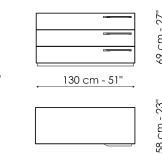

# Data sheet

Bedside table  
 Width: 55cm  
 Depth: 51cm  
 Height: 37cm

Bedside table  
 Width: 55cm  
 Depth: 51cm  
 Height: 23cm

Drawer chest  
 Width: 130cm  
 Depth: 58cm  
 Height: 83cm

Drawer chest  
 Width: 130cm  
 Depth: 58cm  
 Height: 69cm

Highboy  
 Width: 55cm  
 Depth: 51cm  
 Height: 130cm

Highboy  
 Width: 55cm  
 Depth: 51cm  
 Height: 115cm