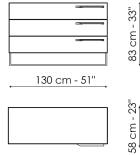

# Data sheet

Bedside table  
 Width: 55cm  
 Depth: 51cm  
 Height: 37cm

Bedside table  
 Width: 55cm  
 Depth: 51cm  
 Height: 23cm

Drawer chest  
 Width: 130cm  
 Depth: 58cm  
 Height: 83cm

Drawer chest  
 Width: 130cm  
 Depth: 58cm  
 Height: 69cm

Highboy  
 Width: 55cm  
 Depth: 51cm  
 Height: 130cm

Highboy  
 Width: 55cm  
 Depth: 51cm  
 Height: 115cm