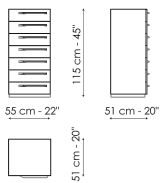

# Data sheet

Bedside table  
 Width: 55cm  
 Depth: 51cm  
 Height: 37cm

Bedside table  
 Width: 55cm  
 Depth: 51cm  
 Height: 23cm

Drawer chest  
 Width: 130cm  
 Depth: 58cm  
 Height: 83cm

Drawer chest  
 Width: 130cm  
 Depth: 58cm  
 Height: 69cm

Highboy  
 Width: 55cm  
 Depth: 51cm  
 Height: 130cm

Highboy  
 Width: 55cm  
 Depth: 51cm  
 Height: 115cm