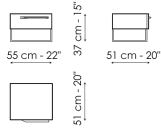

# To Be

Designer: Gino Carollo

A collection of furnishings for the bedroom, with the capacity “to be”, rather than simply to appear, perfectly at ease in settings with different aesthetics. To Be is a collection consisting of a drawer chest, a bedside table and a highboy that creates an organic design in the bedroom. The structural and formal lightness is derived from two design factors: strict geometric shapes and the choice of the painted metal base, which slims down the unit through a principle of volume subtraction. The To Be night storage units feature a matt lacquered wooden structure, available in three different colours (white, anthracite grey and dove grey), making it possible

# Data sheet

Bedside table  
 Width: 55cm  
 Depth: 51cm  
 Height: 37cm

Bedside table  
 Width: 55cm  
 Depth: 51cm  
 Height: 23cm

Drawer chest  
 Width: 130cm  
 Depth: 58cm  
 Height: 83cm

Drawer chest  
 Width: 130cm  
 Depth: 58cm  
 Height: 69cm

Highboy  
 Width: 55cm  
 Depth: 51cm  
 Height: 130cm

Highboy  
 Width: 55cm  
 Depth: 51cm  
 Height: 115cm