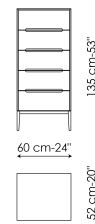

Data sheet

Bedside table low with one drawer

Width: 60cm
Depth: 52cm
Height: 45cm

Bedside table high with one drawer

Width: 60cm
Depth: 52cm
Height: 55cm

Bedside table low with two drawers

Width: 60cm
Depth: 52cm
Height: 55cm

Bedside table high with two drawers

Width: 60cm
Depth: 52cm
Height: 65cm

Drawer chest

Width: 120cm
Depth: 52cm
Height: 90cm

Highboy

Width: 60cm
Depth: 52cm
Height: 135cm

Handle

Wood