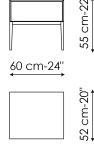

Data sheet

Bedside table low with one drawer

Width: 60cm
Depth: 52cm
Height: 45cm

Bedside table high with one drawer

Width: 60cm
Depth: 52cm
Height: 55cm

Bedside table low with two drawers

Width: 60cm
Depth: 52cm
Height: 55cm

Bedside table high with two drawers

Width: 60cm
Depth: 52cm
Height: 65cm

Drawer chest

Width: 120cm
Depth: 52cm
Height: 90cm

Highboy

Width: 60cm
Depth: 52cm
Height: 135cm

Handle

Wood