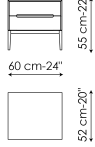

Data sheet

Bedside table low with one drawer

Width: 60cm
Depth: 52cm
Height: 45cm

Bedside table high with one drawer

Width: 60cm
Depth: 52cm
Height: 55cm

Bedside table low with two drawers

Width: 60cm
Depth: 52cm
Height: 55cm

Bedside table high with two drawers

Width: 60cm
Depth: 52cm
Height: 65cm

Drawer chest

Width: 120cm
Depth: 52cm
Height: 90cm

Highboy

Width: 60cm
Depth: 52cm
Height: 135cm

Handle

Wood