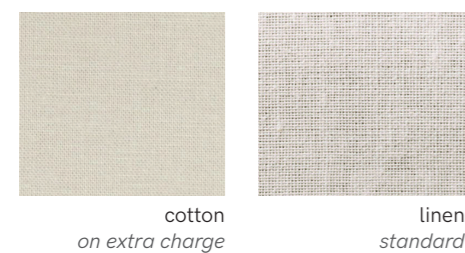

 59" / 1,5m

FINISHINGS

lacquered metal structure finish options

polished and satin metal optional ring options

lamp shades

POLISHED AND SATIN METAL PIECES
this product is handmade; any small stain or roughness is a feature of the product, not a defect.