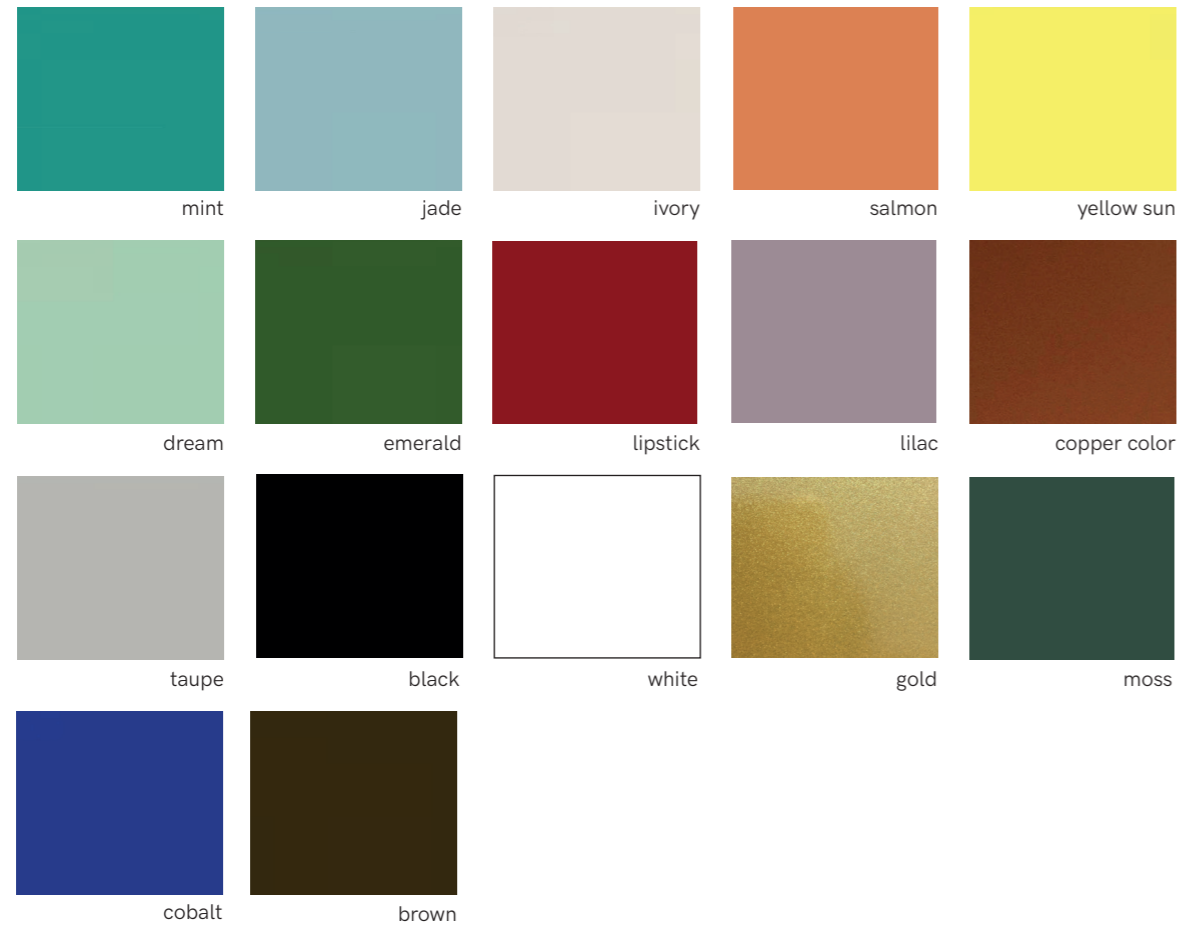

 59" / 1,5m

FINISHINGS

lacquered metal structure finish options

polished and satin metal optional ring options

lamp shades

POLISHED AND SATIN METAL PIECES
this product is handmade; any small stain or roughness is a feature of the product, not a defect.