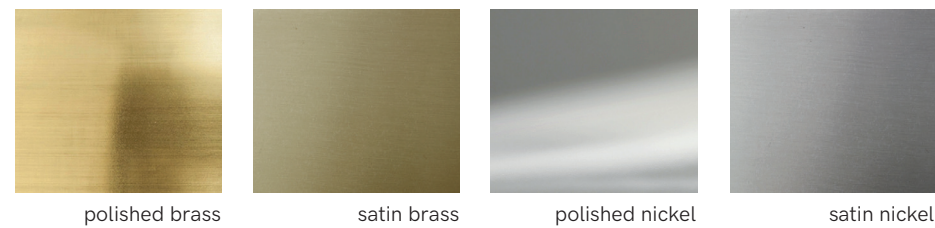

🔌 59" / 1,5m

FINISHINGS

lacquered metal structure and cylinders finish options

polished and satin metal circular fittings finish options

POLISHED AND SATIN METAL PIECES
this product is handmade; any small stain or roughness is a feature of the product, not a defect.