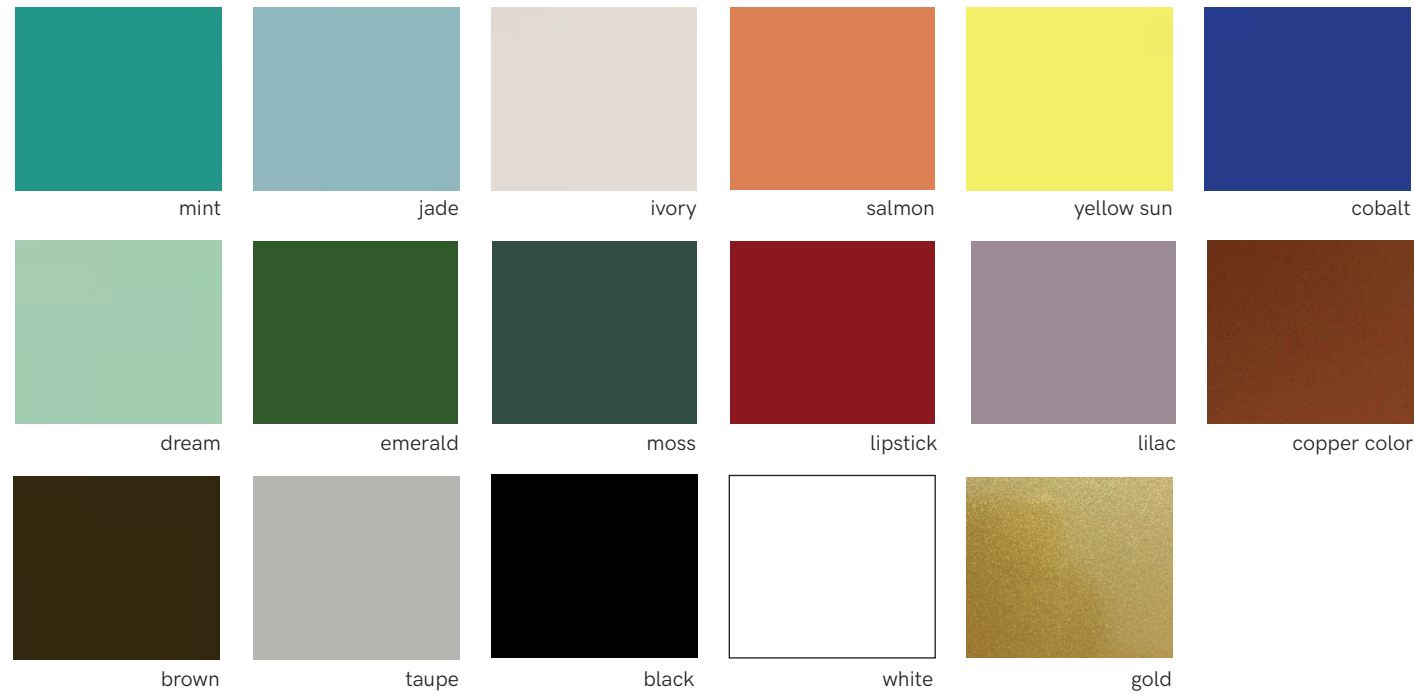

FINISHINGS

lacquered metal structure and cylinders finish options