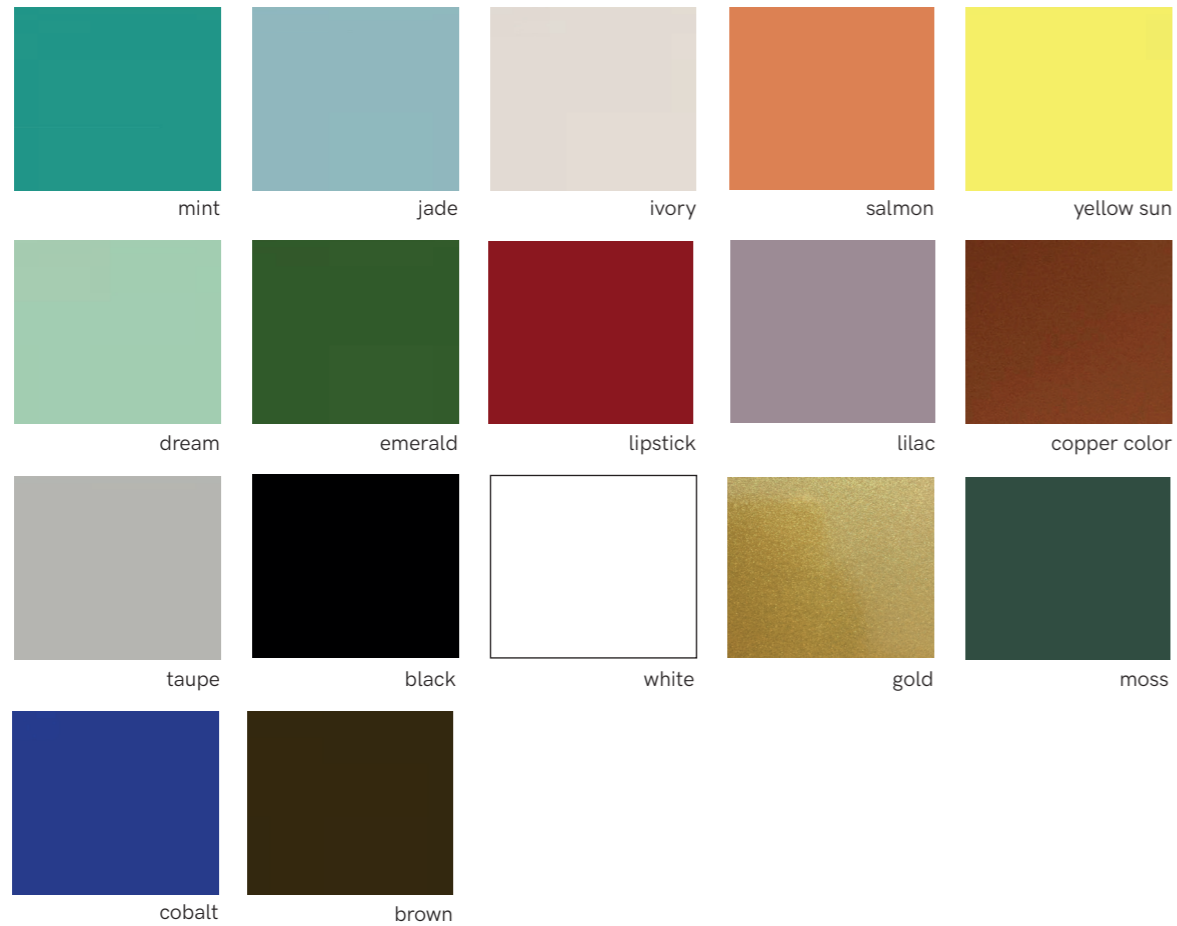

FINISHINGS

lacquered metal structure edges finish options

polished and satin metal structure edges finish options

bronze
not available for
inner structures

POLISHED AND SATIN METAL PIECES
this product is handmade; any small stain or roughness
is a feature of the product, not a defect.