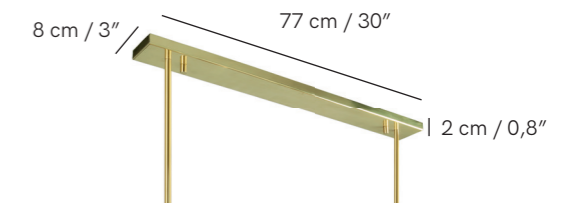

cup cup color matches the lamp

Standard suspension lamp cup Link