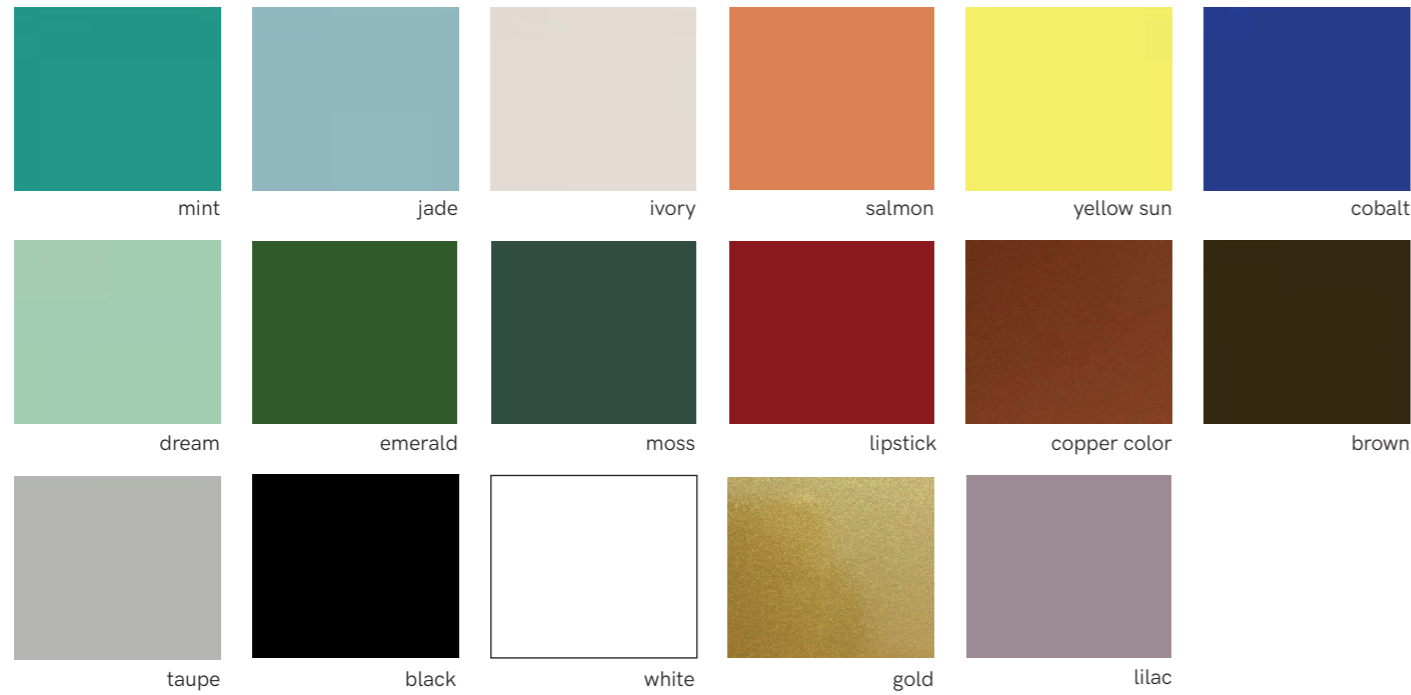

FINISHINGS

lacquered metal structure and edges finish options

polished and satin metal structure and edges finish options

marble available for table and floor lamp base

estremoza marble

cords

Suspension lamps