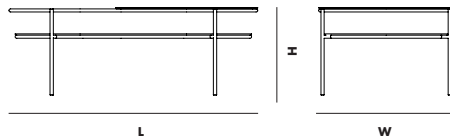

## ASSEMBLY

FRAME IS FULLY ASSEMBLED  
PLACE THE MARBLE TABLETOP IN THE CIRCULAR FRAME

## PACKAGING DIMENSIONS

L 1100 x W 640 x H 430 MM (FRAME)  
L 43.3 x W 25.2 x H 16.9 "  
L 680 x W 680 x H 100 MM (TABLE TOP)  
L 26.8 x W 26.8 x H 3.9 "

## DIMENSIONS

L 1060 x W 600 x H 410 MM  
L 41.7 x W 23.6 x H 16.1 "

## MARBLE TOP

Ø 600 x H 15 MM  
Ø 23.6 x H 0.6 "