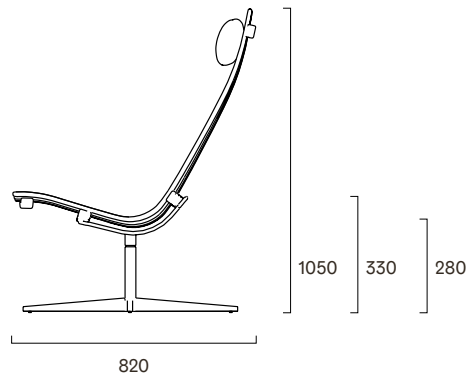

Scandia Senior

Info

Easy chair in laminated lacquered oak or walnut, fully coloured veneer or with light edges. Satin chrome or black swivel base.

Accessories

Leather headrest, seat cushion and sheepskin overlay (large)

Design

Hans Brattrud, 1957

Dimensions (mm)

Wood Colours

Walnut

Oak

White Pigmented
Oak

White
NCS S 0300-N