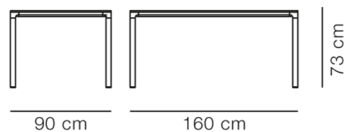

Colours

FRAME FINISH

Black painted aluminium

TABLE TOPS

Black linoleum