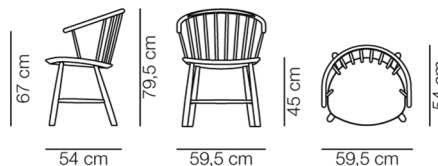

Colours

WOODS

Black ash, FSC
Mix 70%

White ash

Fredericia