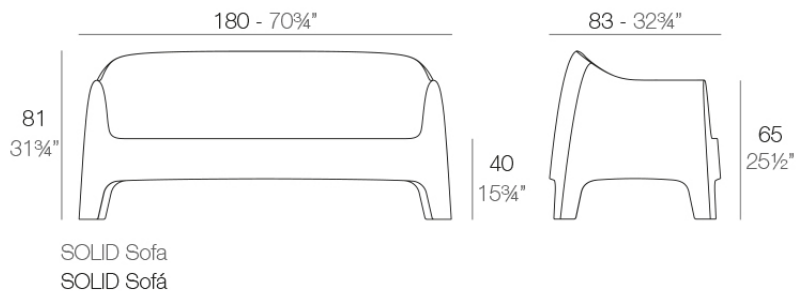

Info

Description

Made of injected polypropylene with mineral additives. Stackable. Available in several colors. Item suitable for indoor and outdoor use.

Weight: 30 Kg

Finishes

finishes

BASIC PP
Ref. 55022

white