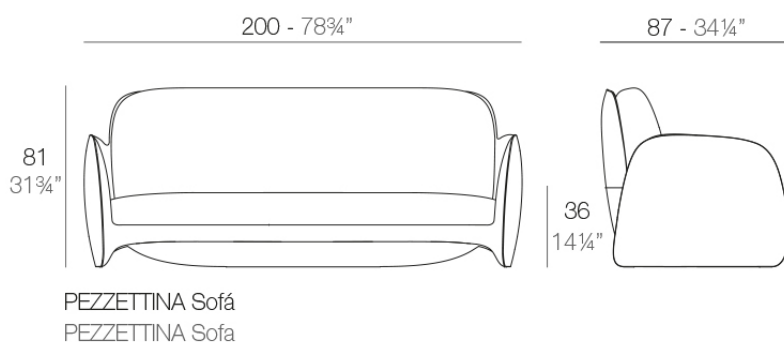

Info

Description

Made of polyethylene resin by rotational moulding. 100% Recyclable. Item suitable for indoor and outdoor use. Available in different finishes.

Weight: 48.5 Kg

Finishes

finishes

BASIC

Ref. 56011