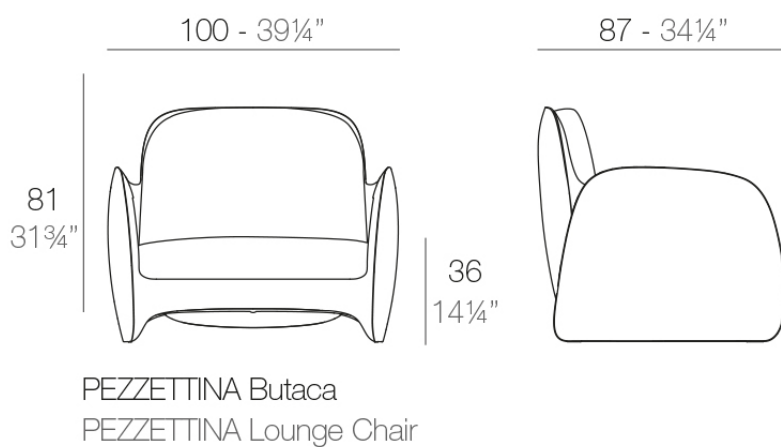

## Description

Made of polyethylene resin by rotational moulding. 100% Recyclable. Item suitable for indoor and outdoor use. Available in different finishes.

Weight: 29.88 Kg