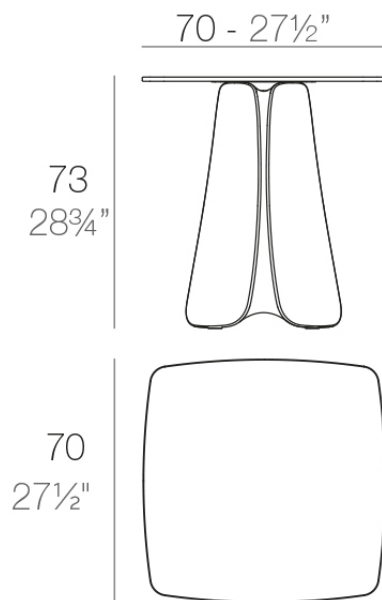

Products / Dining Tables / Pezzetina Table 70x70x73

Pezzetina table 70x70x73

by Archirivolto Design

Pezzettina outdoor furniture collection is designed by Archirivolto Design for Vondom. Is a collection inspired by nature, a thought and a unique inspiration that materialize in an original product with fluid and expressive forms.

Info

Description

Made of polyethylene resin by rotational moulding. 100% Recyclable. Item suitable for indoor and outdoor use. Available in different finishes.

Weight: 30.4 Kg

PEZZETTINA Mesa 70x70

PEZZETTINA Dining Table 27½"x27½"