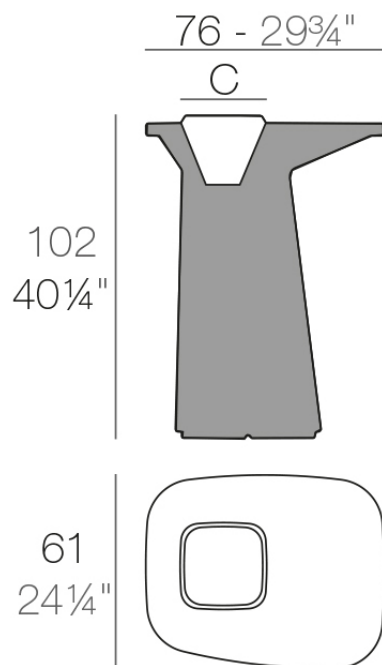

Info

Description

Made of polyethylene resin by rotational moulding. 100% Recyclable. Item suitable for indoor and outdoor use. Available in different finishes.

Weight: 15 Kg

NOMA Mesa Alta
NOMA Bar Table

C = 20 x 20 cm

C = 7 3/4" x 7 3/4"

Accessories

- **ICE BUCKET**

Ice bucket

Finishes

finishes

BASIC

Ref. 45075A