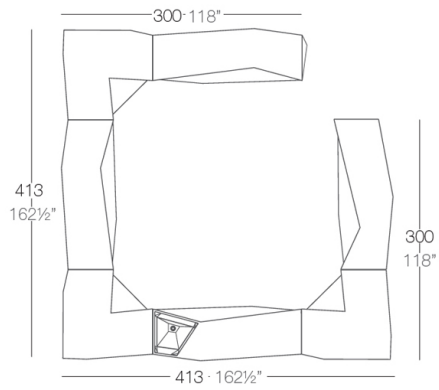

Combinations

2 X 54113
1 X 54114
3 X 54112
1 X 54111