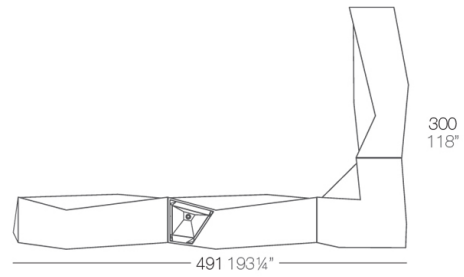

## Description

Made of polyethylene resin by rotational moulding. 100% Recyclable. Item suitable for indoor and outdoor use. Available in different finishes.

Weight: 54.09 Kg

# Combinations

2 X 54113  
1 X 54114  
3 X 54112  
1 X 54111

1 X 54113  
1 X 54114  
1 X 54112  
1 X 54111

4 X 54113  
2 X 54114  
4 X 54112