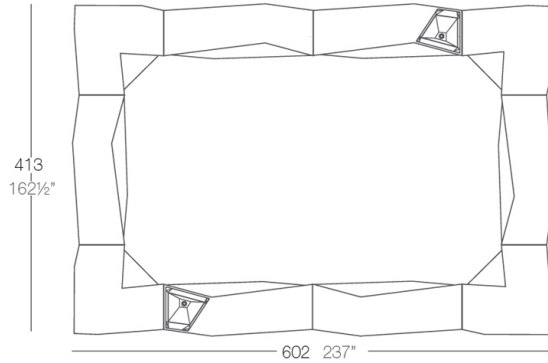

## Description

Made of polyethylene resin by rotational moulding. 100% Recyclable. Item suitable for indoor and outdoor use. Available in different finishes.

Weight: 54.09 Kg

# Combinations

2 X 54113  
1 X 54114  
3 X 54112  
1 X 54111

1 X 54113  
1 X 54114  
1 X 54112  
1 X 54111

4 X 54113  
2 X 54114  
4 X 54112