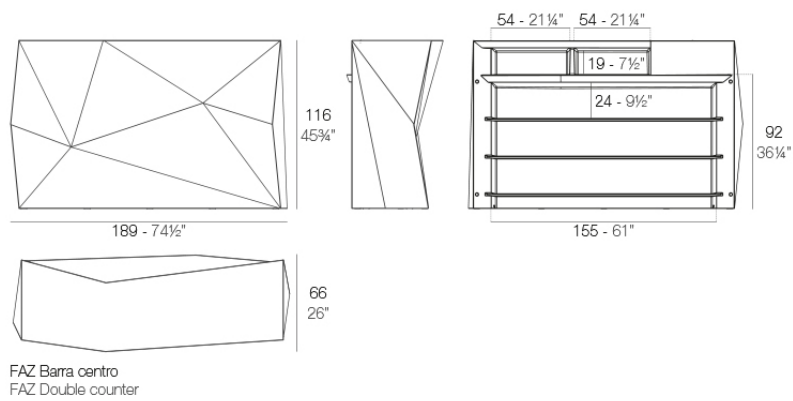

## Description

Made of polyethylene resin by rotational moulding. 100% Recyclable. Item suitable for indoor and outdoor use. Available in different finishes.

Weight: 54.09 Kg