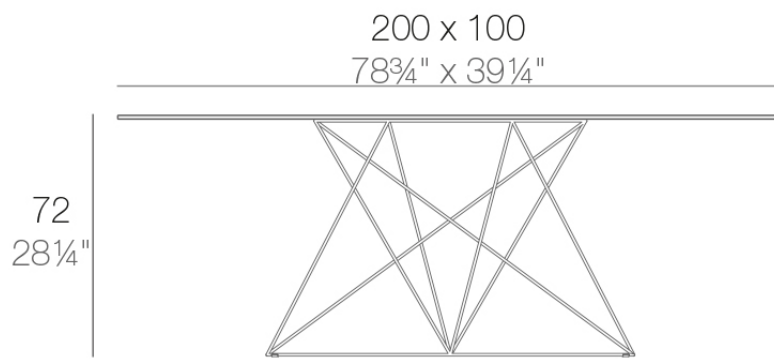

Products / Dining Tables / Faz Table Stainless 200x100x72

Faz table stainless 200x100x72

by Ramón Esteve

Faz is a modular collection of outdoor furniture and planters designed by Ramón Esteve for Vondom. He is the architect of harmony, serenity, timelessness and universality, and he has created mineral and emphatic shapes that make Faz a design that contextualizes with homes and installations. An ambience, encircling as a result of the blissful combination of the material and lighting, so that the sole sensation would be its fusion.

Info

Description

Stainless steel legs with lacquer in a colour to match the tabletop. Tabletop is available in HPL or Full White (white only).

Weight: 49.08 Kg

FAZ Mesa Inox 200 x 100

FAZ Dinning Table Stainless Base 78³/₄"x39¹/₄"