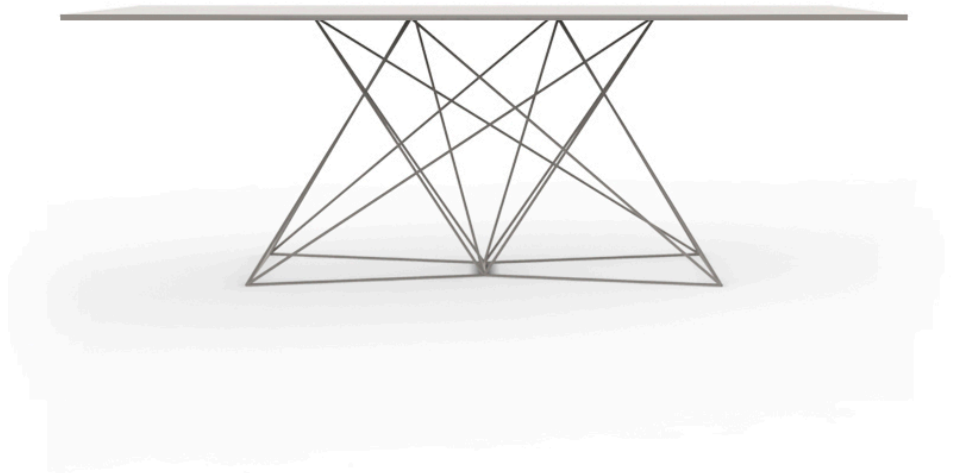

Products / Dining Tables / Faz Table Stainless 200x100x72

Faz table stainless 200x100x72

by Ramón Esteve

Faz is a modular collection of outdoor furniture and planters designed by Ramón Esteve for Vondom. He is the architect of harmony, serenity, timelessness and universality, and he has created mineral and emphatic shapes that make Faz a design that contextualizes with homes and installations. An ambience, encircling as a result of the blissful combination of the material and lighting, so that the sole sensation would be its fusion.

Info

Description

Stainless steel legs with lacquer in a colour to match the tabletop. Tabletop is available in HPL or Full White (white only).

Weight: 49.08 Kg

FAZ Mesa Inox 200 x 100

FAZ Dinning Table Stainless Base 78³/₄"x39¹/₄"