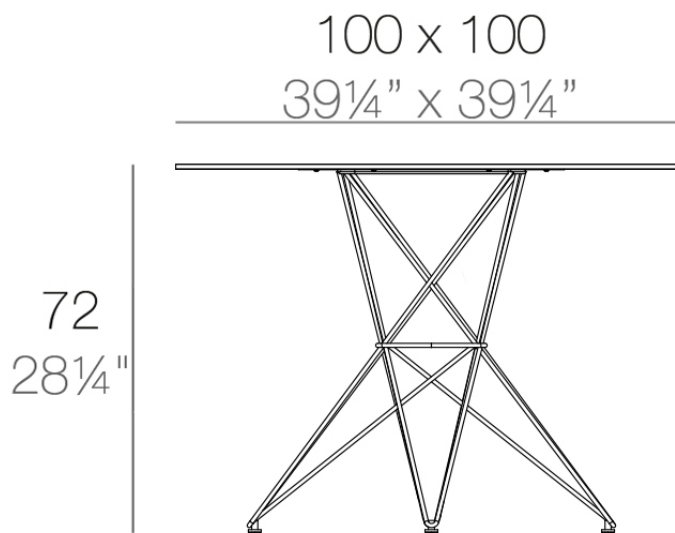

Products / Dining Tables / Faz Table Stainless Base 100x100x72

Faz table stainless base 100x100x72

by Ramón Esteve

Faz is a modular collection of outdoor furniture and planters designed by Ramón Esteve for Vondom. He is the architect of harmony, serenity, timelessness and universality, and he has created mineral and emphatic shapes that make Faz a design that contextualizes with homes and installations. An ambience, encircling as a result of the blissful combination of the material and lighting, so that the sole sensation would be its fusion.

Info

Description

Made of polyethylene resin by rotational moulding. 100% Recyclable. Item suitable for indoor and outdoor use. Available in different finishes.

Weight: 18.1 Kg

FAZ Mesa Inox 100x100
FAZ Dinning Table Stainless
Base 39 $\frac{1}{4}$ "x 39 $\frac{1}{4}$ "