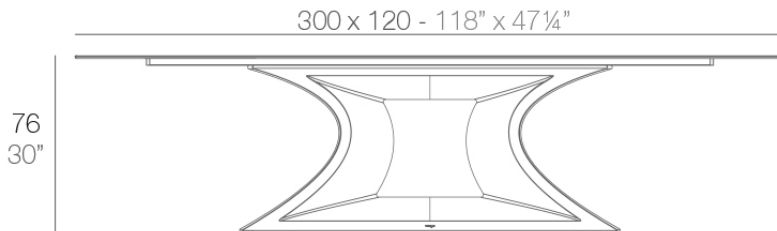

The Alma planter, on the other hand, is inspired by the architecture of the towers of Dubai.

Designed by A-Cero.

Info

Description

Table Made of polyethylene resin by rotational moulding. 100% Recyclable. Item suitable for indoor and outdoor use. Tabletop of HPL. Available in different finishes.

Weight: 154.1 Kg

REST Mesa XL
REST Table XL

Finishes

finishes

BASIC

Ref. 53011

notte blue

ice