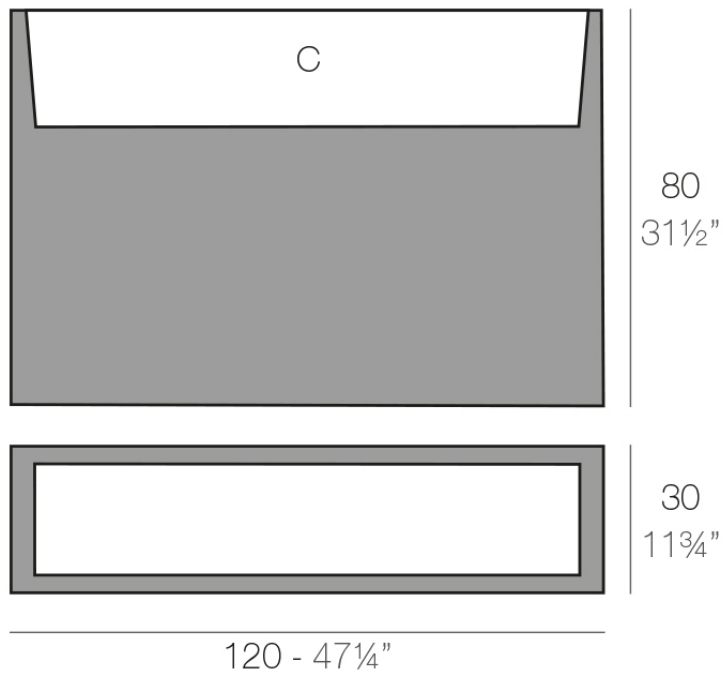

Info

Description

Pot made of polyethylene resin by rotational moulding. 100% Recyclable. Item suitable for indoor and outdoor use. Available in different finishes.

Weight: 18 Kg

WALL 120 cm C = 60 L 14 x 24 cm
 WALL 47 1/4" C = 23 1/2 gal 9 1/4"