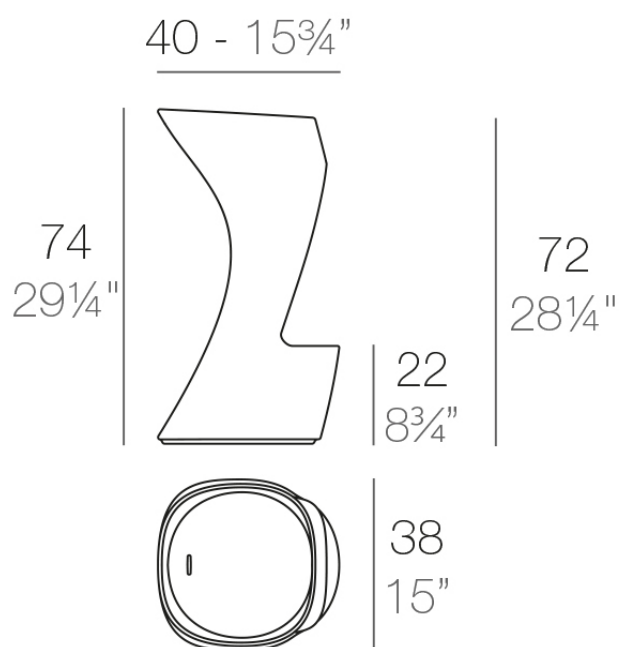

Info

Description

Made of polyethylene resin by rotational moulding. 100% Recyclable. Item suitable for indoor and outdoor use. Available in different finishes.

Weight: 5.5 Kg

NOMA Taburete Alto
NOMA Bar Stool