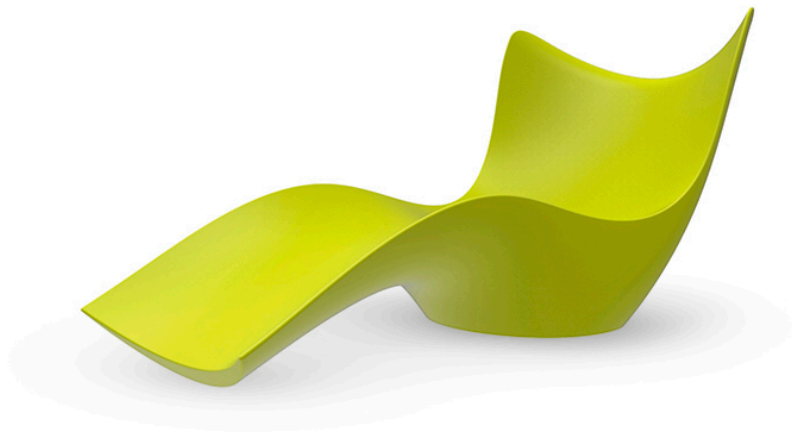

Products / Sun Loungers / Surf Sun Lounger

Surf sun lounger

by Karim Rashid

The flowing wave that composes the seat and leg rest of SURF alludes to a sense of calm. It is a soft swell in lux, a fluid gesture that changes as the light does. The method of its creator is to replace the World's canvas for a new well-being that invokes a calmness and casualness, that are driven by vibrant shapes which are refreshing, awakening, and elevating and are metaphors for a new global dynamism.

Info

Description

Made of polyethylene resin by rotational moulding. 100% Recyclable. Item suitable for indoor and outdoor use. Available in different finishes.

Weight: 25.33 Kg

Finishes

finishes

BASIC

Ref. 51011