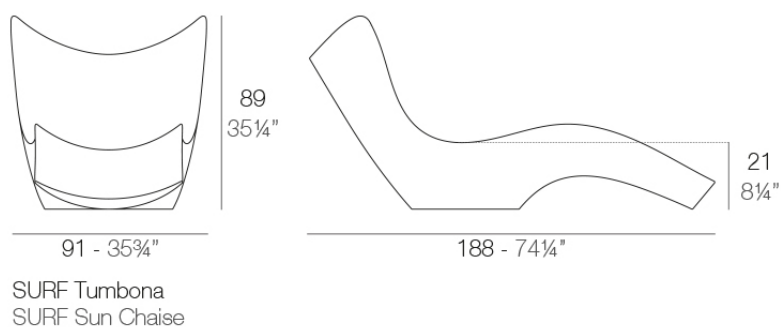

Info

Description

Made of polyethylene resin by rotational moulding. 100% Recyclable. Item suitable for indoor and outdoor use. Available in different finishes.

Weight: 25.33 Kg

Finishes

finishes

BASIC

Ref. 51011