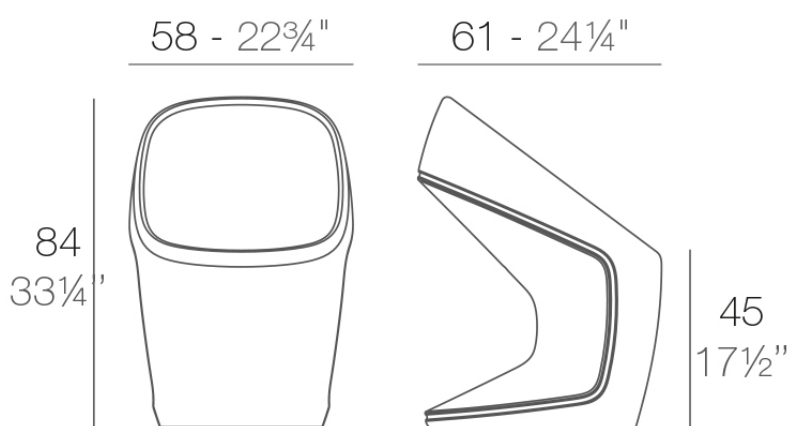

Info

Description

Made of polyethylene resin by rotational moulding. 100% Recyclable. Item suitable for indoor and outdoor use. Available in different finishes.

Weight: 10 Kg

UFO Silla
UFO Chair

Finishes

finishes