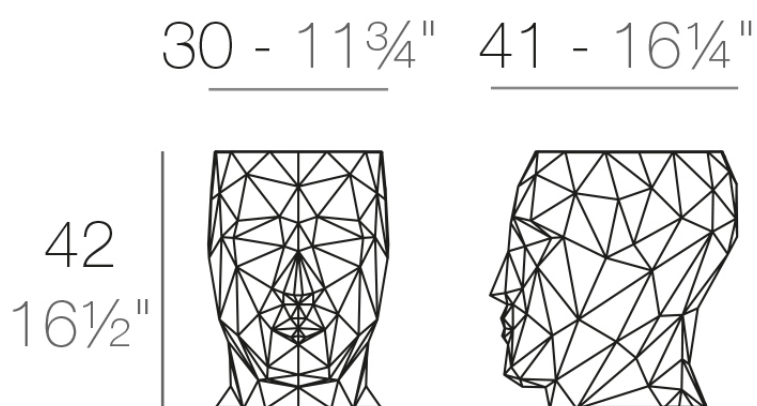

Info

Description

Made of polyethylene resin by rotational moulding. 100% Recyclable. Item suitable for indoor and outdoor use. Available in different finishes.

Weight: 3.1 Kg

ADAN Taburete Bajo
ADAN Low Stool