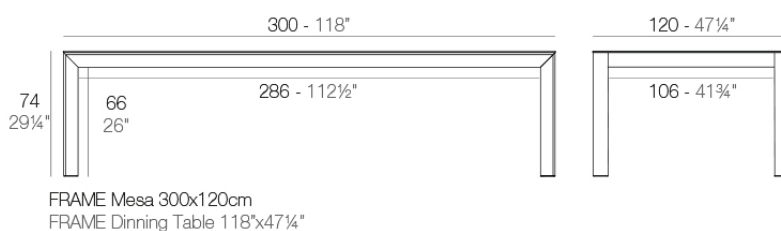

# Frame aluminium table 300x120x74

by Ramón Esteve

Frame, outdoor collection by Ramon Esteve, comes from generating serene and timeless shapes using the framework as elementary geometry. The endless possibilities offered by the material using advanced technology, was the motivation to explore the limits.

## Description

Extruded aluminum with cast lacquered aluminum base. HPL Table top ó Dekton Table top. Item suitable for indoor and outdoor use. HPL Table top.

Weight: 70.7 Kg