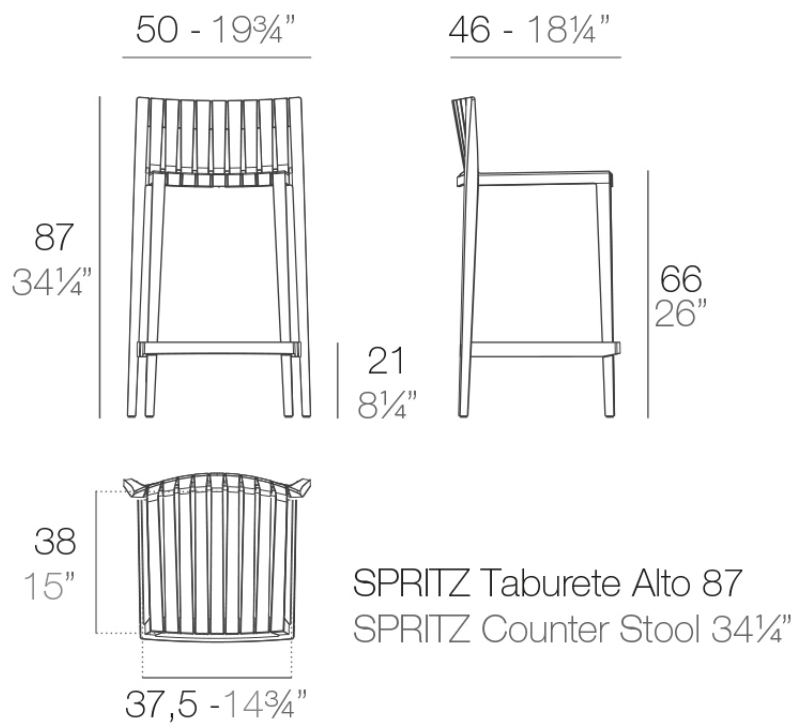

Products / Stools & Ottomans / Spritz Counter Stool 50x46x87

Spritz counter stool 50x46x87

by Archirivolto Design

Spritz outdoor furniture collection, designed by Archirivolto Design for Vondom. “The **white wooden fences lining the beach**, the small strips that follow each other, in their perfect geometry.” It’s this picture that inspired the collection, which is composed of the stolen details to this inspiration.

Info

Description

Made of injected polypropylene with fiber glass. Stackable. Available in several colors. Item suitable for indoor and outdoor use.

Weight: 5.45 Kg

Finishes

finishes

BASIC PP
Ref. 56020

mostaza

white

black

bronze

ecru

Available in various colors

fabric

NAUTIC
Ref. 56019CO

black 1105