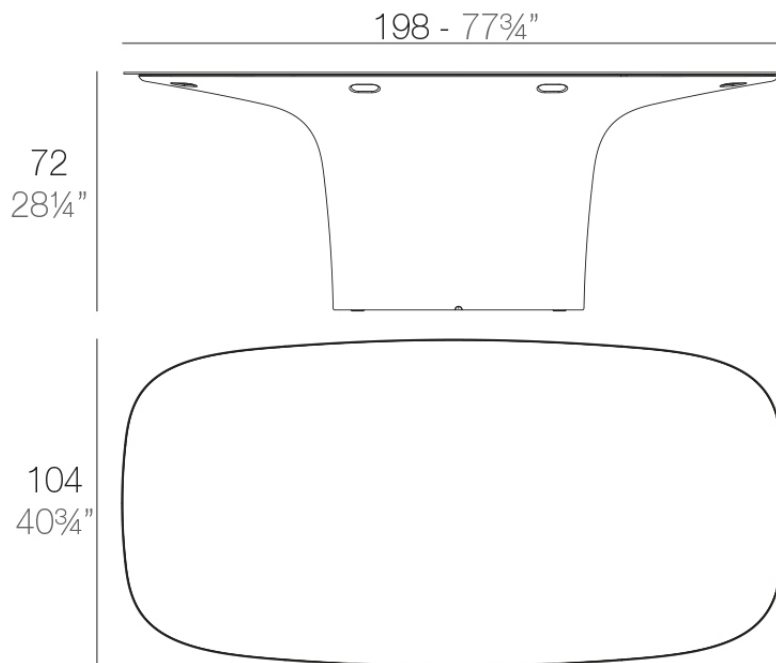

## Description

Made of polyethylene resin by rotational moulding. 100% Recyclable. Item suitable for indoor and outdoor use. Available in different finishes.

Weight: 84.82 Kg

UFO Mesa  
UFO Table