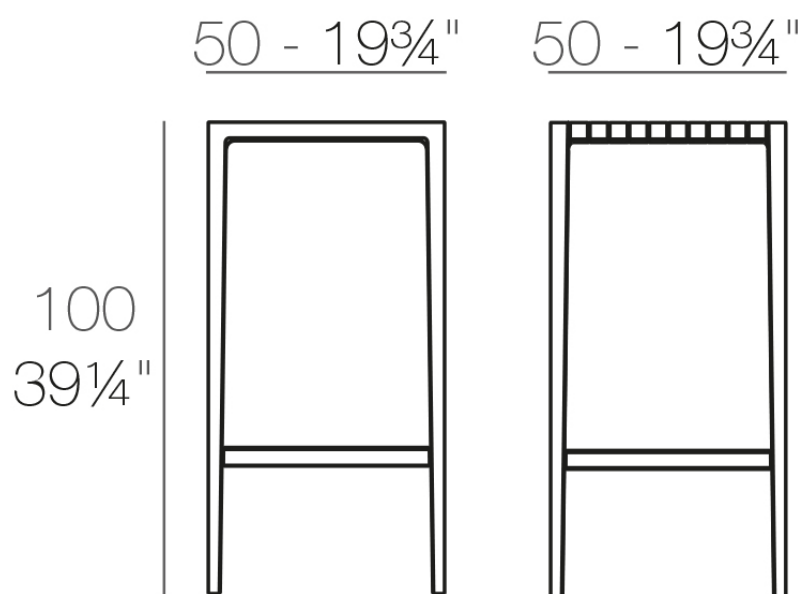

Info

Description

Made of injected polypropylene with fiber glass. Stackable. Available in several colors. Item suitable for indoor and outdoor use.

Weight: 8.23 Kg

SPRITZ Mesa Alta
SPRITZ Bar Table

Finishes