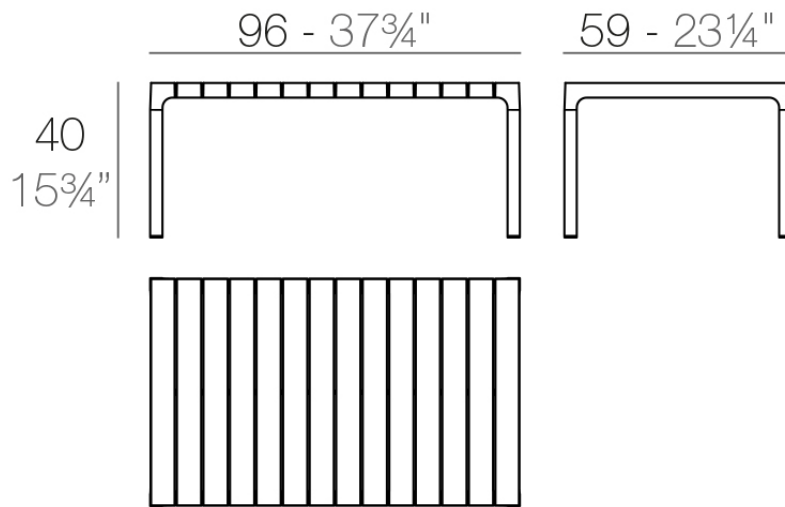

Products / Low Tables / Spritz Table Sofa 96x59x40

Spritz table sofa 96x59x40

by Archirivolto Design

Spritz outdoor furniture collection, designed by Archirivolto Design for Vondom. “The **white wooden fences lining the beach**, the small strips that follow each other, in their perfect geometry.” It’s this picture that inspired the collection, which is composed of the stolen details to this inspiration.

Info

Description

Weight: 8.98 Kg

SPRITZ Mesa Baja
SPRITZ Low Table

Finishes

finishes

BASIC PP
Ref. 56026

mostaza