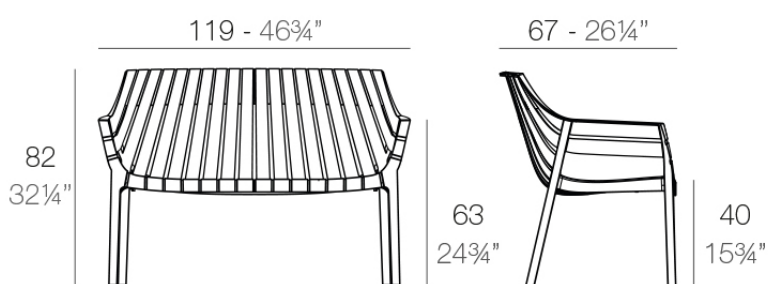

Info

Description

Made of injected polypropylene with fiber glass. Stackable. Available in several colors. Item suitable for indoor and outdoor use.

Weight: 12.36 Kg

SPRITZ Sofá
SPRITZ Sofa

Finishes

finishes