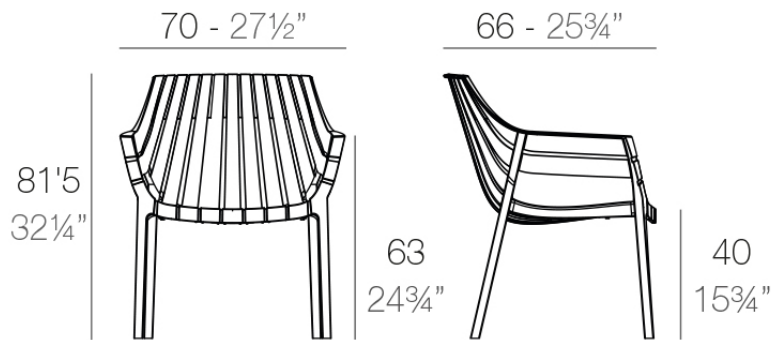

## Description

Made of injected polypropylene with fiber glass. Stackable. Available in several colors. Item suitable for indoor and outdoor use.

Weight: 6.58 Kg

SPRITZ Sillón  
SPRITZ Lounge Chair