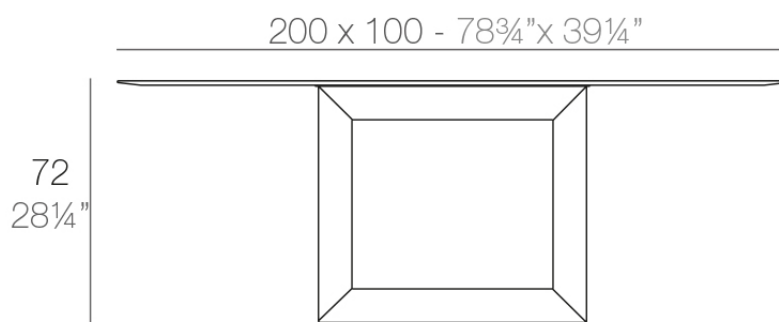

## Description

Made of polyethylene resin by rotational moulding. 100% Recyclable. Item suitable for indoor and outdoor use. Available in different finishes.

Weight: 82.85 Kg

VELA Mesa  
VELA Table