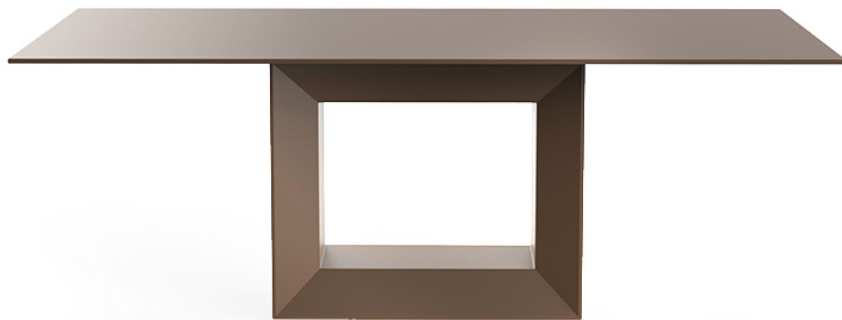

Products / Dining Tables / Vela Table 200x100x72

Vela table 200x100x72

by Ramón Esteve

Vela Collection, designed by Ramon Esteve for Vondom. This extensive outdoor furniture and plantpot collection aims to offer the comfort and the quality of interior furniture without losing it's original qualities.