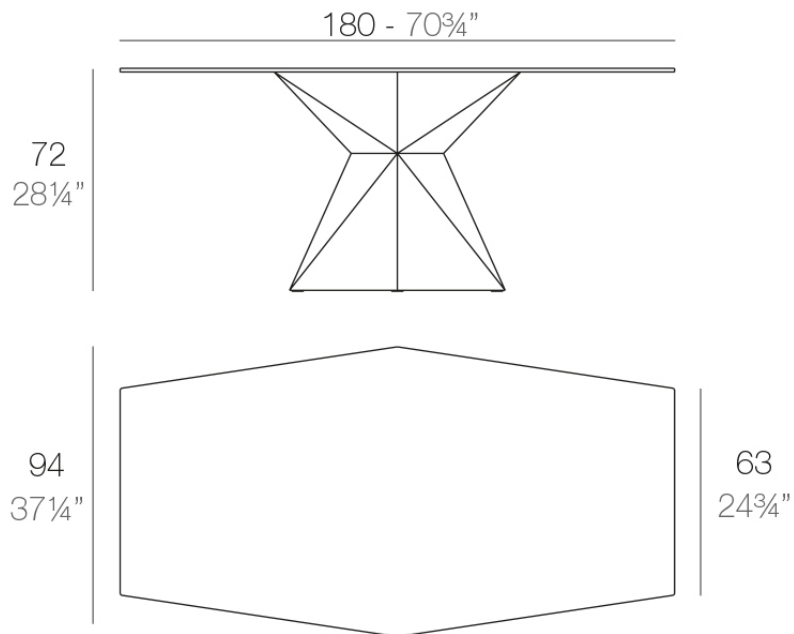

Info

Description

Made of polyethylene resin by rotational moulding. 100% Recyclable. Item suitable for indoor and outdoor use. Available in different finishes. Tabletop with HPL.

Weight: 62.98 Kg

VERTEX Mesa 180
VERTEX Table 70³/₄"