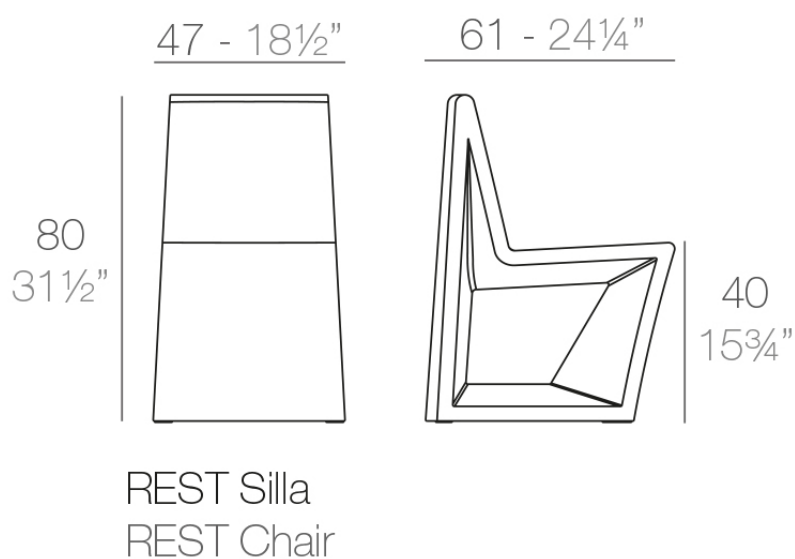

Info

Description

Made of polyethylene resin by rotational moulding. 100% Recyclable. Item suitable for indoor and outdoor use. Available in different finishes.

Weight: 10 Kg