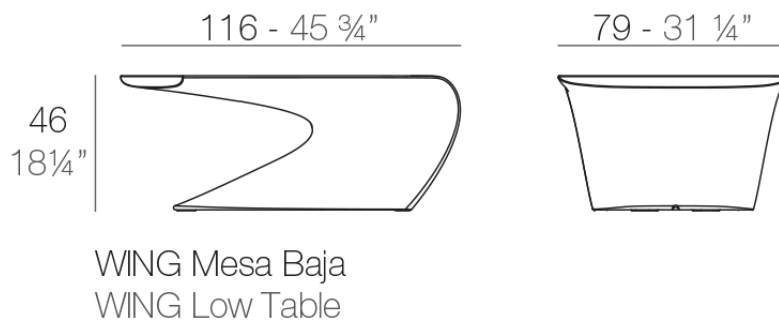

Products / Low Tables / Wing Coffee Table 116x79x46

Wing coffee table 116x79x46

by A-cero

The outdoor furniture's Wing Collection by A-cero for Vondom, was born as a result of the folding of the straight and curve lines projection mixed in a dynamic way.

Info

Description

Made of polyethylene resin by rotational moulding. 100% Recyclable. Item suitable for indoor and outdoor use. Available in different finishes.

Weight: 15 Kg

Finishes

finishes

BASIC

Ref. 53035