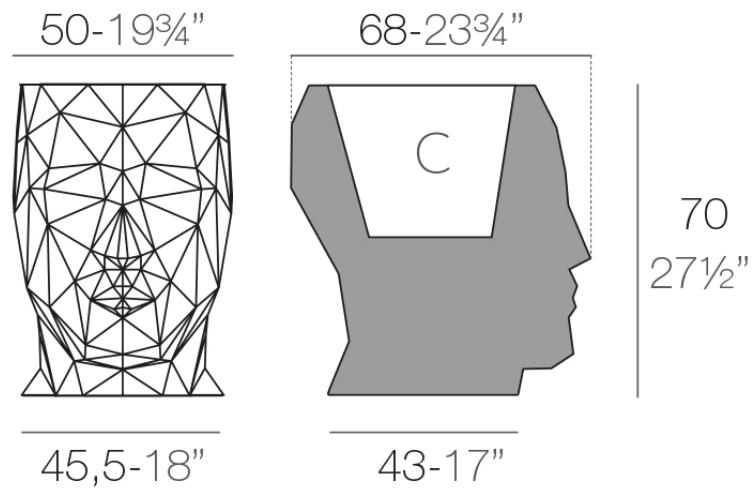

Info

Description

Pot made of polyethylene resin by rotational moulding. 100% Recyclable. Item suitable for indoor and outdoor use. Available in different finishes.

Weight: 10.02 Kg

ADAN Maceta 70

C = 24 L

ADAN Planter 70