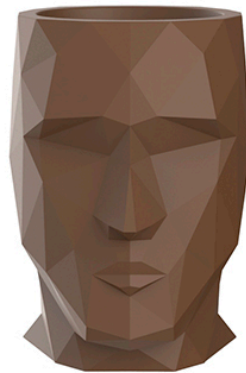

Products / Planters / Adan Planter 49x68x70

Adan planter 49x68x70

by Teresa Sapey

Teresa Sapey surprises us with her creations, this time through the ADAN Collection for Vondom, an item with a lot of personality, and a shape which is faceted, like that of a diamond. More than objects, they are multifunctional architecture pieces, since besides being used as design planters, they can be used as seats, flower pots, auxiliary tables... They are lifestyle objects that create a stir, fitting in with any style and are made of materials that allow for both outdoor and indoor use.

Info

Description

Pot made of polyethylene resin by rotational moulding. 100% Recyclable. Item suitable for indoor and outdoor use. Available in different finishes.

Weight: 10.02 Kg

ADAN Maceta 70

C = 24 L

ADAN Planter 70

C = 11 gal

Finishes

finishes

BASIC

Ref. 49060A

notte blue

ice

crema