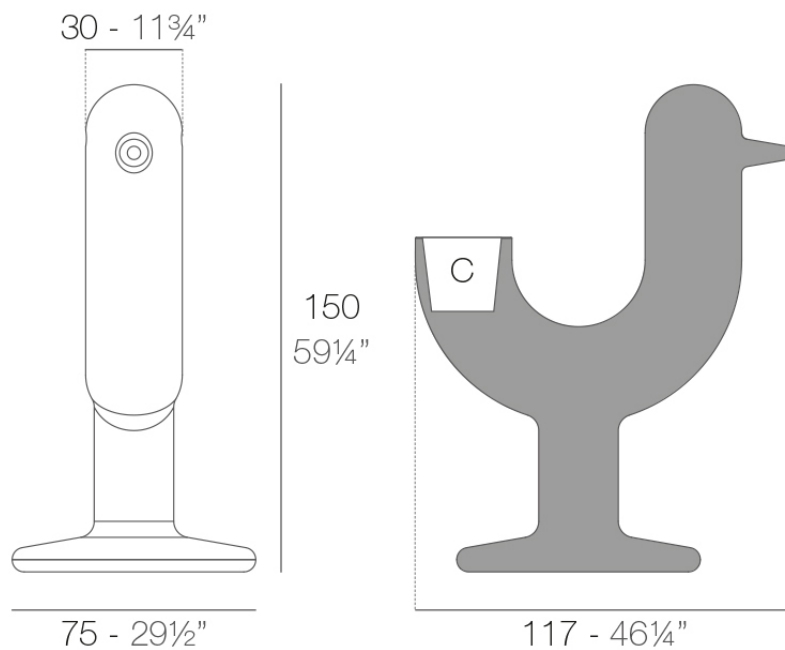

## Description

Pot made of polyethylene resin by rotational moulding. 100% Recyclable. Item suitable for indoor and outdoor use. Available in different finishes.

Weight: 17 Kg

PEACOCK Macetero C = 9 L  $2 \times 22$  cm  
 PEACOCK Planter C = 2 1/2 gal