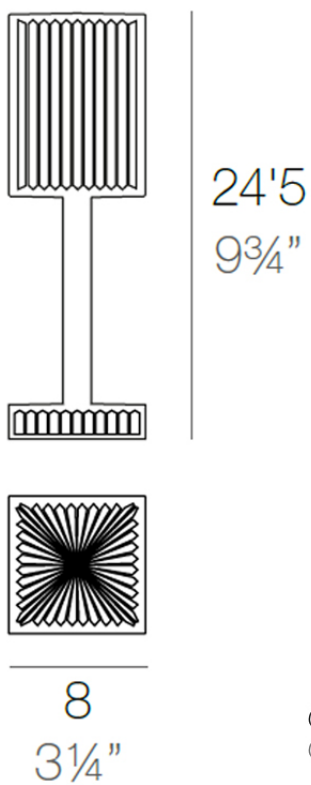

# Gatsby prisma table lamp

by Ramón Esteve

The Gatsby collection, designed by Ramón Esteve for Vondom, recalls the Art Déco lighting. Those crazy twenties. “Something new, extraordinary, beautiful, simple but sophisticatedly designed” said Francis Scott Fitzgerald about his aims for the novel he was about to write. The Great Gatsby was born in an age of prosperity, parties and excess. They called it “the American Dream”.

## Description

Polymethylmethacrylate resin. Transparent or colored

Weight: 0.56 Kg

GATSBY Lámpara Mesa Prismática  
GATSBY Prismatic Table Lamp