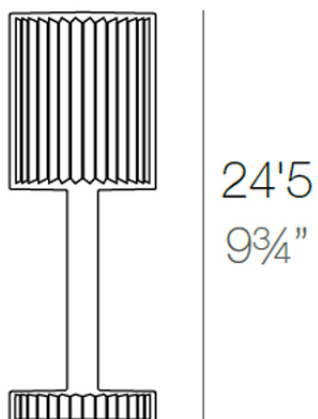

## Description

Polymethylmethacrylate resin. Transparent or colored

Weight: 0.56 Kg

GATSBY Lámpara Mesa Cilíndrica  
GATSBY Cylindrical Table Lamp