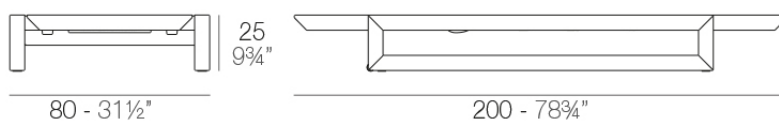

Info

Description

Made of polyethylene resin by rotational moulding. 100% Recyclable. Item suitable for indoor and outdoor use. Available in different finishes.

Weight: 28.22 Kg

FRAME Tumbona
FRAME Sun Chaise