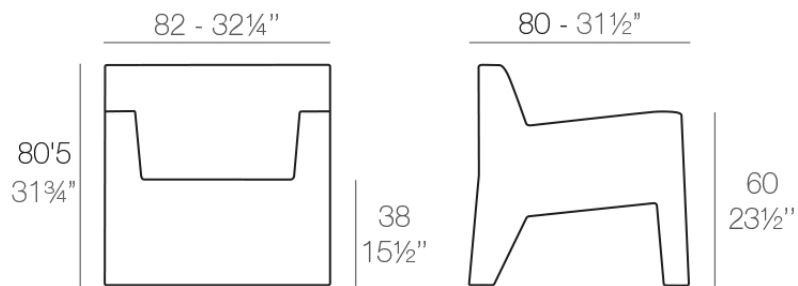

Info

Description

Made of polyethylene resin by rotational moulding. 100% Recyclable. Item suitable for indoor and outdoor use. Available in different finishes.

Weight: 20 Kg

JUT Butaca
JUT Lounge Chair

Accessories