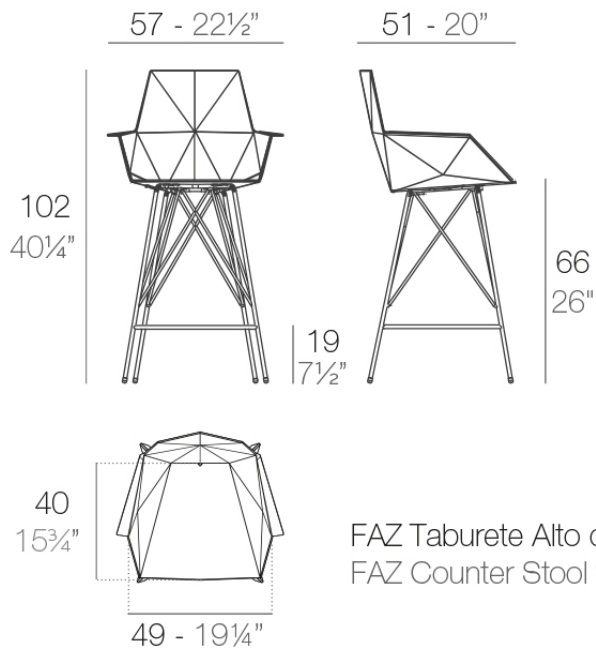

Products / Stools & Ottomans / Faz Bar Stool 57x51x102cm

# Faz bar stool 57x51x102cm

by Ramón Esteve

Faz is a modular collection of outdoor furniture and planters designed by Ramón Esteve for Vondom. He is the architect of harmony, serenity, timelessness and universality, and he has created mineral and emphatic shapes that make Faz a design that contextualizes with homes and installations. An ambience, encircling as a result of the blissful combination of the material and lighting, so that the sole sensation would be its fusion.

## Description

Weight: 14.64 Kg

FAZ Taburete Alto con brazos 102  
FAZ Counter Stool with arms 40 1/4"