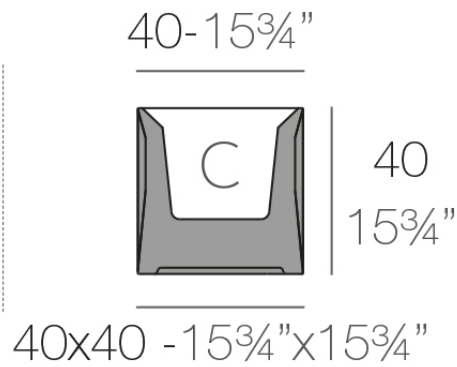

## Description

Pot made of polyethylene resin by rotational moulding. 100% Recyclable. Item suitable for indoor and outdoor use. Available in different finishes.

Weight: 5.1 Kg

FAZ Maceta      C = 38 L  
 FAZ Planter    C = 10 gal