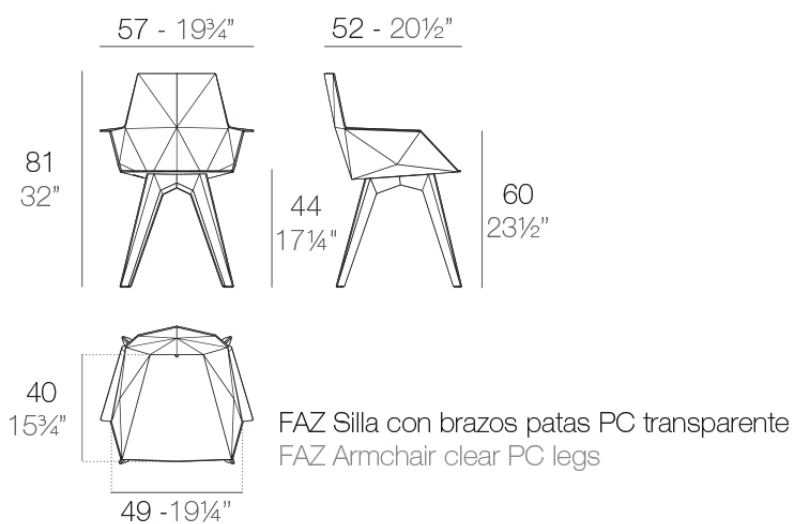

# Faz armchair

by Ramón Esteve

Faz is a modular collection of outdoor furniture and planters designed by Ramón Esteve for Vondom. He is the architect of harmony, serenity, timelessness and universality, and he has created mineral and emphatic shapes that make Faz a design that contextualizes with homes and installations. An ambience, encircling as a result of the blissful combination of the material and lighting, so that the sole sensation would be its fusion.

## Description

One piece moulded seat and back polypropylene chair, with clear polycarbonate legs. Item suitable for indoor and outdoor use.

Weight: 4.31 Kg