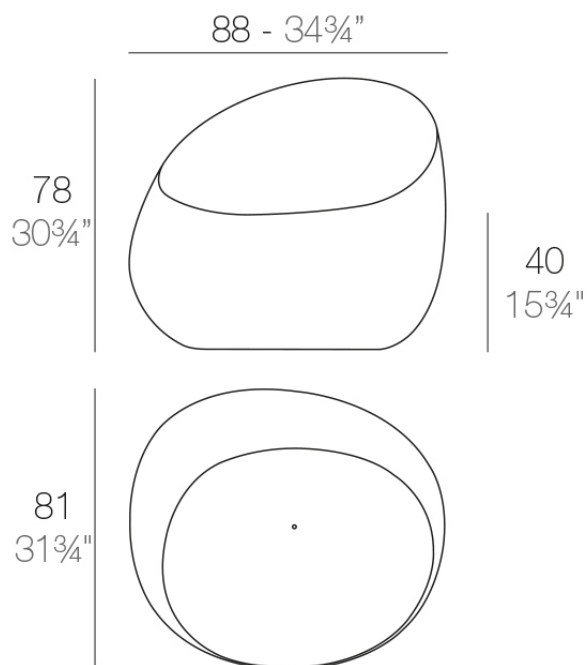

Info

Description

Made of polyethylene resin by rotational moulding. 100% Recyclable. Item suitable for indoor and outdoor use. Available in different finishes.

Weight: 13 Kg

STONE Butaca
STONE Lounge Chair