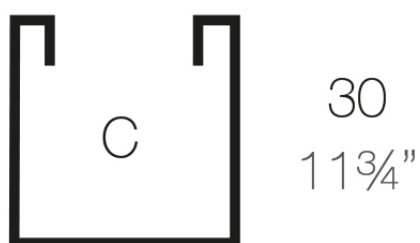

Products / Planters / Cube Pot 30x30x30

Cube pot 30x30x30

The most extensive collection of indoor and outdoor planters designed by Studio Vondom. Timeless and minimalist designs that allow you to create unique and original atmospheres for homes, restaurants and any space.

Info

Description

Pot made of polyethylene resin by rotational moulding. 100% Recyclable. Item suitable for indoor and outdoor use. Available in different finishes.

Weight: 1.9 Kg

30x30 - 11 3/4"x11 3/4"

CUBO 30cm C = 26 L 30 cm