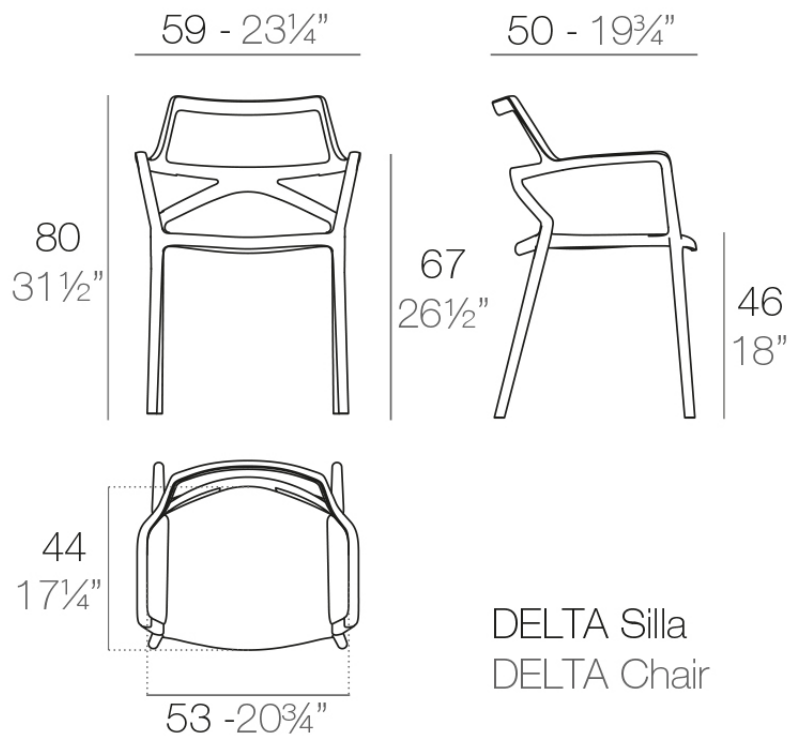

Products / Chairs / Delta Chair With Armrests

Delta chair with armrests

by Jorge Pensi

The Delta furniture design collection, designed by Jorge Pensi for Vondom. Is made to fit in with exterior or interior contemporary spaces.

Info

Description

Made of injected polypropylene with fiber glass. Stackable. Available in several colors. Item suitable for indoor and outdoor use.

Weight: 4.02 Kg

Accessories

- **NAUTIC**

Soft leather like fabric suitable for indoor and outdoor use. Standard option for upholstery.