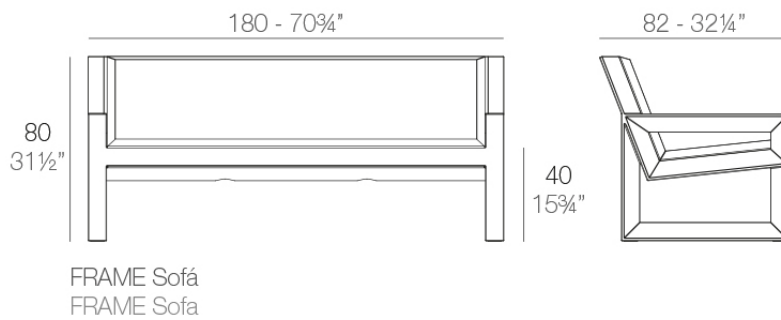

Products / Sofas / Frame Sofa

Frame sofa

by Ramón Esteve

Frame, outdoor collection by Ramon Esteve, comes from generating serene and timeless shapes using the framework as elementary geometry. The endless possibilities offered by the material using advanced technology, was the motivation to explore the limits.

Info

Description

Made of polyethylene resin by rotational moulding. 100% Recyclable. Item suitable for indoor and outdoor use. Available in different finishes.

Weight: 33.3 Kg

Finishes

finishes

BASIC

Ref. 54095